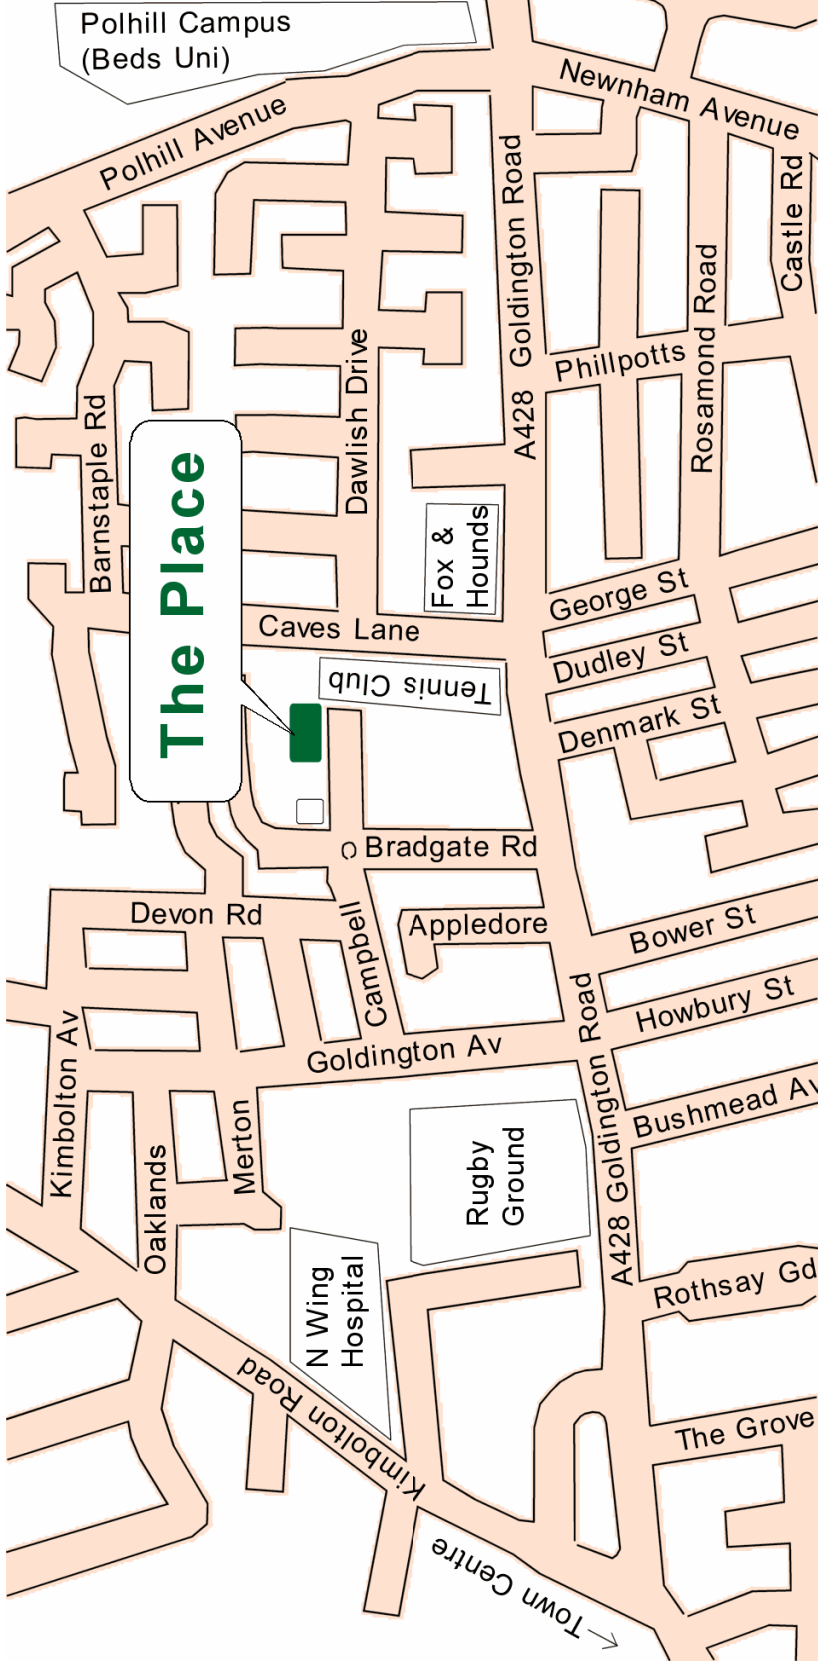

## Route to The Place Theatre, Bedford (Approaching Bedford from the North) (B660, from Kimbolton Direction)

As Bedford is approached, and shortly after passing Mowsbury Golf Course on the left, a roundabout will be encountered: Continue straight ahead at this roundabout, following signs for 'Town Centre'.

Continue straight ahead for a total of about one and a half miles, passing first through a double set of traffic lights and then through a single set (next to The Park Hotel).

Shortly after passing Bedford Hospital North Wing on the left, you will encounter a large roundabout with a car park in the centre: You are now at the roundabout in the bottom left-hand corner of the street-map shown below. Take the left-hand lane and turn **left** at this roundabout, following signs for 'A428 East, Cambridge'.

Proceed down the road, passing the rugby ground on the left. Continue past the Goldington Avenue and then Appledore Road, and after another 30 metres turn **left** into Bradgate Road.

Continue to the top of Bradgate Road, and turn **right** at the mini-roundabout to pass in front of the green building (the Badminton Club): The Place is immediately ahead of you, with the car park entrance immediately before the building. An overflow car park may be open on the right.

# The PLACE Bedford

**The Place** can be found at the top of Bradgate Road, Bedford (off Goldington Road, the main A428 Northampton to A1/Cambridge road).

Turn off Goldington Road into Bradgate Road (look for a brown 'theatre' sign here, not very easy to spot), and follow the road to the top. At the mini roundabout, turn **right**, leaving the large green corrugated iron building (the badminton club) on your left, and continue a further 60 metres: The Place is on the left, with the main car park entrance on the left immediately before the building. An additional car park may also be available opposite the building, on your right.