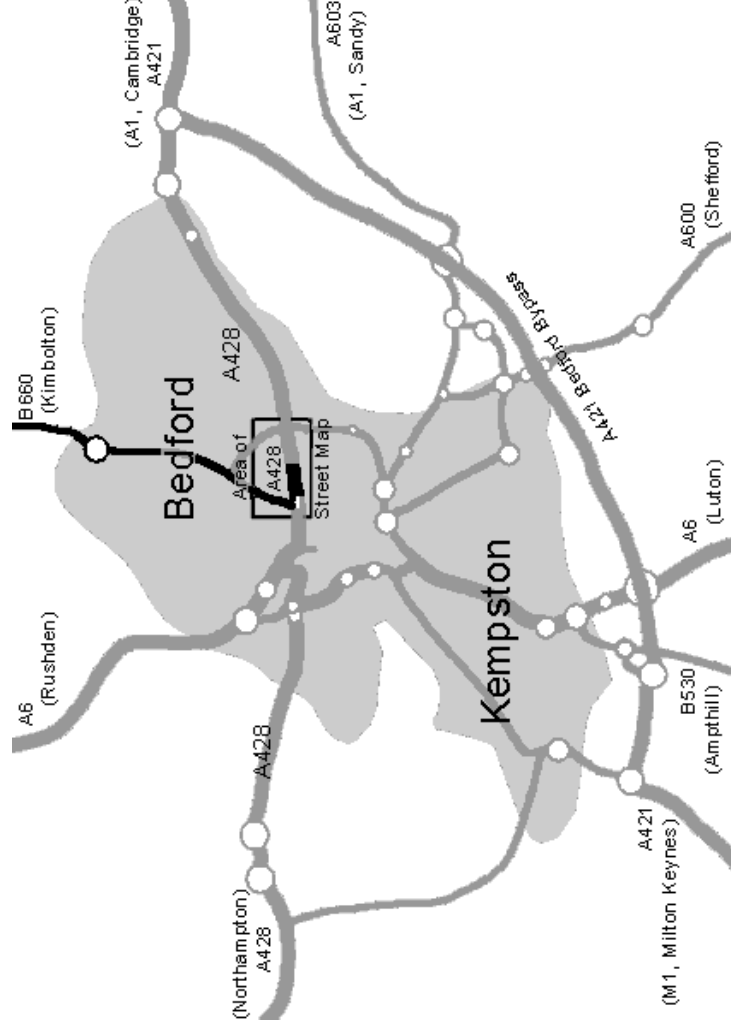

## Route to The Place Theatre, Bedford (Approaching Bedford from the North) (B660, from Kimbolton Direction)

As Bedford is approached, and shortly after passing Mowsbury Golf Course on the left, a roundabout will be encountered: Continue straight ahead at this roundabout, following signs for 'Town Centre'.

Continue straight ahead for a total of about one and a half miles, passing first through a double set of traffic lights and then through a single set (next to The Park Hotel).

Shortly after passing Bedford Hospital North Wing on the left, you will encounter a large roundabout with a car park in the centre: You are now at the roundabout in the bottom left-hand corner of the street-map shown below. Take the left-hand lane and turn **left** at this roundabout, following signs for 'A428 East, Cambridge'.

Proceed down the road, passing the rugby ground on the left. Continue past the Goldington Avenue and then Appledore Road, and after another 30 metres turn **left** into Bradgate Road.

Continue to the top of Bradgate Road, and turn **right** at the mini-roundabout to pass in front of the green building (the Badminton Club): The Place is immediately ahead of you, with the car park entrance immediately before the building. An overflow car park may be open on the right.

# The PLACE Bedford

**The Place** can be found at the top of Bradgate Road, Bedford (off Goldington Road, the main A428 Northampton to A1/Cambridge road).

Turn off Goldington Road into Bradgate Road (look for a brown 'theatre' sign here, not very easy to spot), and follow the road to the top. At the mini roundabout, turn **right**, leaving the large green corrugated iron building (the badminton club) on your left, and continue a further 60 metres: The Place is on the left, with the main car park entrance on the left immediately before the building. An additional car park may also be available opposite the building, on your right.